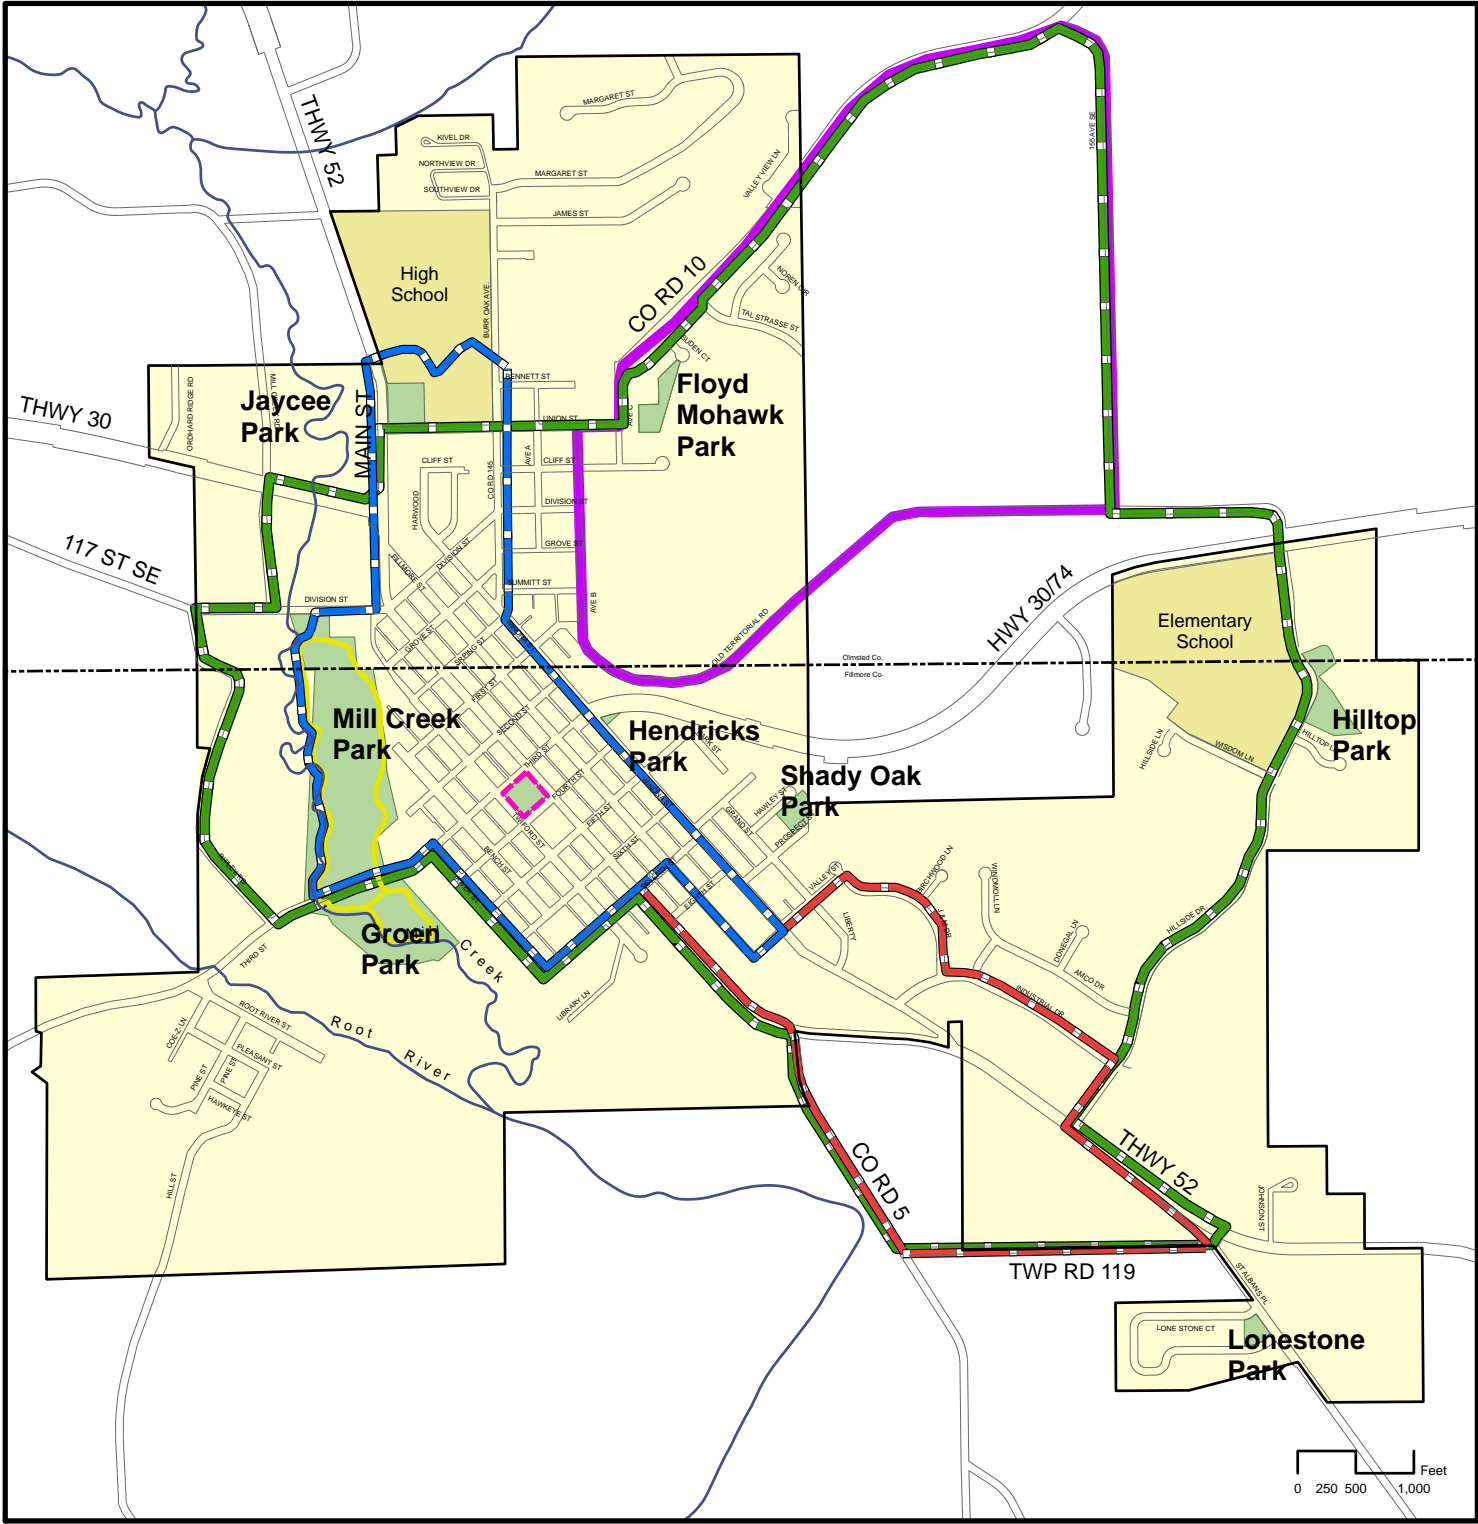

City of Chatfield Walking/Jogging Loops

Legend

- City Park Loop - .25 Miles
- Mill Creek/Groen Park Trail - 1.24 Miles
- Downtown Loop- 5K or 3.1 Miles
- Chatfield Loop- 7 Miles
- Northern City Loop - 3.3 Miles
- + — Combined Downtown Loop - 5.5 Miles